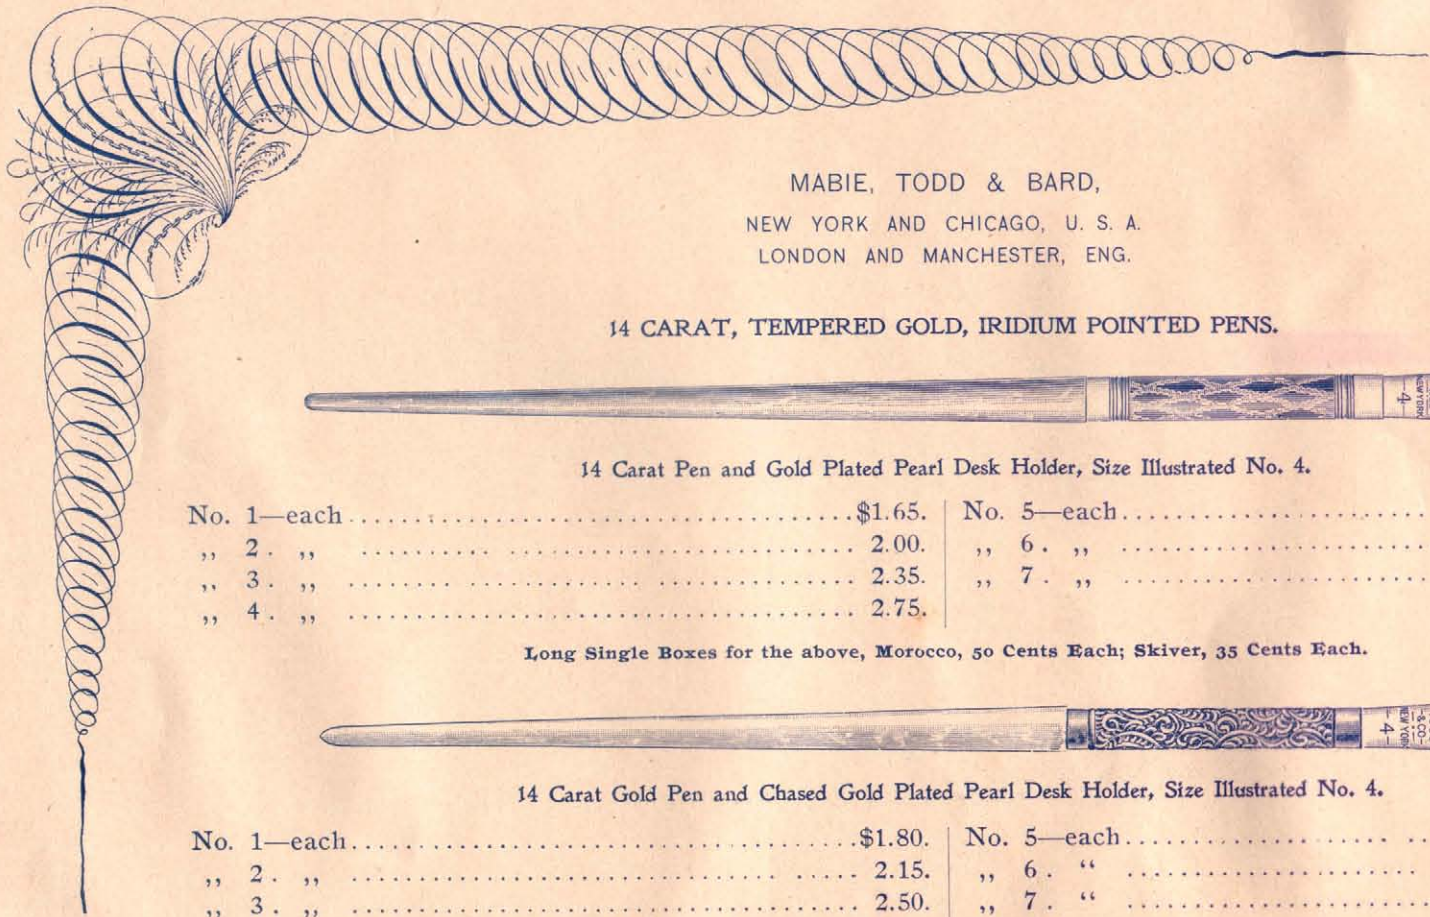

MABIE, TODD & BARD,
NEW YORK AND CHICAGO, U. S. A.
LONDON AND MANCHESTER, ENG.

14 CARAT, TEMPERED GOLD, IRIIDIUM POINTED PENS.